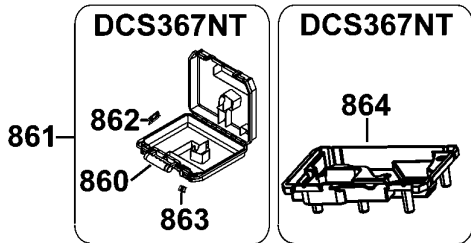

DCS367 CORDLESS RECIPROCATING SAW 1

Parts List DCS367 CORDLESS RECIPROCATING SAW 1

Item	Part Number	Qty	Part Description	General Description	Other Info	Repair Inst	Markets
1	N521971	1	MOTOR & SWITCH SA	DCS367 EURO		No	QW
2	N071836	1	ROLL PIN			No	QW
3	N454084	1	BUTTON LOCK-OFF			No	QW
5	N453948	1	SPRING			No	QW
6	N226256	1	SHOE SA			No	QW
9	N143636	1	FELT SEAL			No	QW
10	N435110	1	GEARCASE SA			No	QW
11	N129171	1	O RING			No	QW
12	N130874	3	SCREW			No	QW
13	N143177	1	SPACER			No	QW
14	N124072	1	WASHER THRUST			No	QW
15	N115646	1	THRUST BEARING			No	QW
16	N115647	1	WASHER THRUST			No	QW
17	N406599	1	GEAR SA			No	QW
18	N115642	1	THRUST PLATE			No	QW
19	142940-00	4	SCREW			No	QW
20	N195829	1	GEARCASE COVER SA			No	QW
21	621979-00	2	STRIP			No	QW
22	618733-00	1	SEAL			No	QW
23	618477-00	1	FELT SEAL			No	QW
24	N020720	1	COVERPLATE			No	QW
25	330045-43	1	SCREW			No	QW
26	N026647	1	SHAFT SA			No	QW
27	000903-00	1	BALL			No	QW
28	N252639	1	SLIDER			No	QW
29	N426742	1	SPRING			No	QW
30	658115-00	1	YOKE			No	QW
31	617000-00	1	SADDLE			No	QW
32	N191614	2	SCREW			No	QW
33	N191590	2	LOCK NUT			No	QW
34	N021857	1	BEARING			No	QW
35	N115641	1	GASKET			No	QW