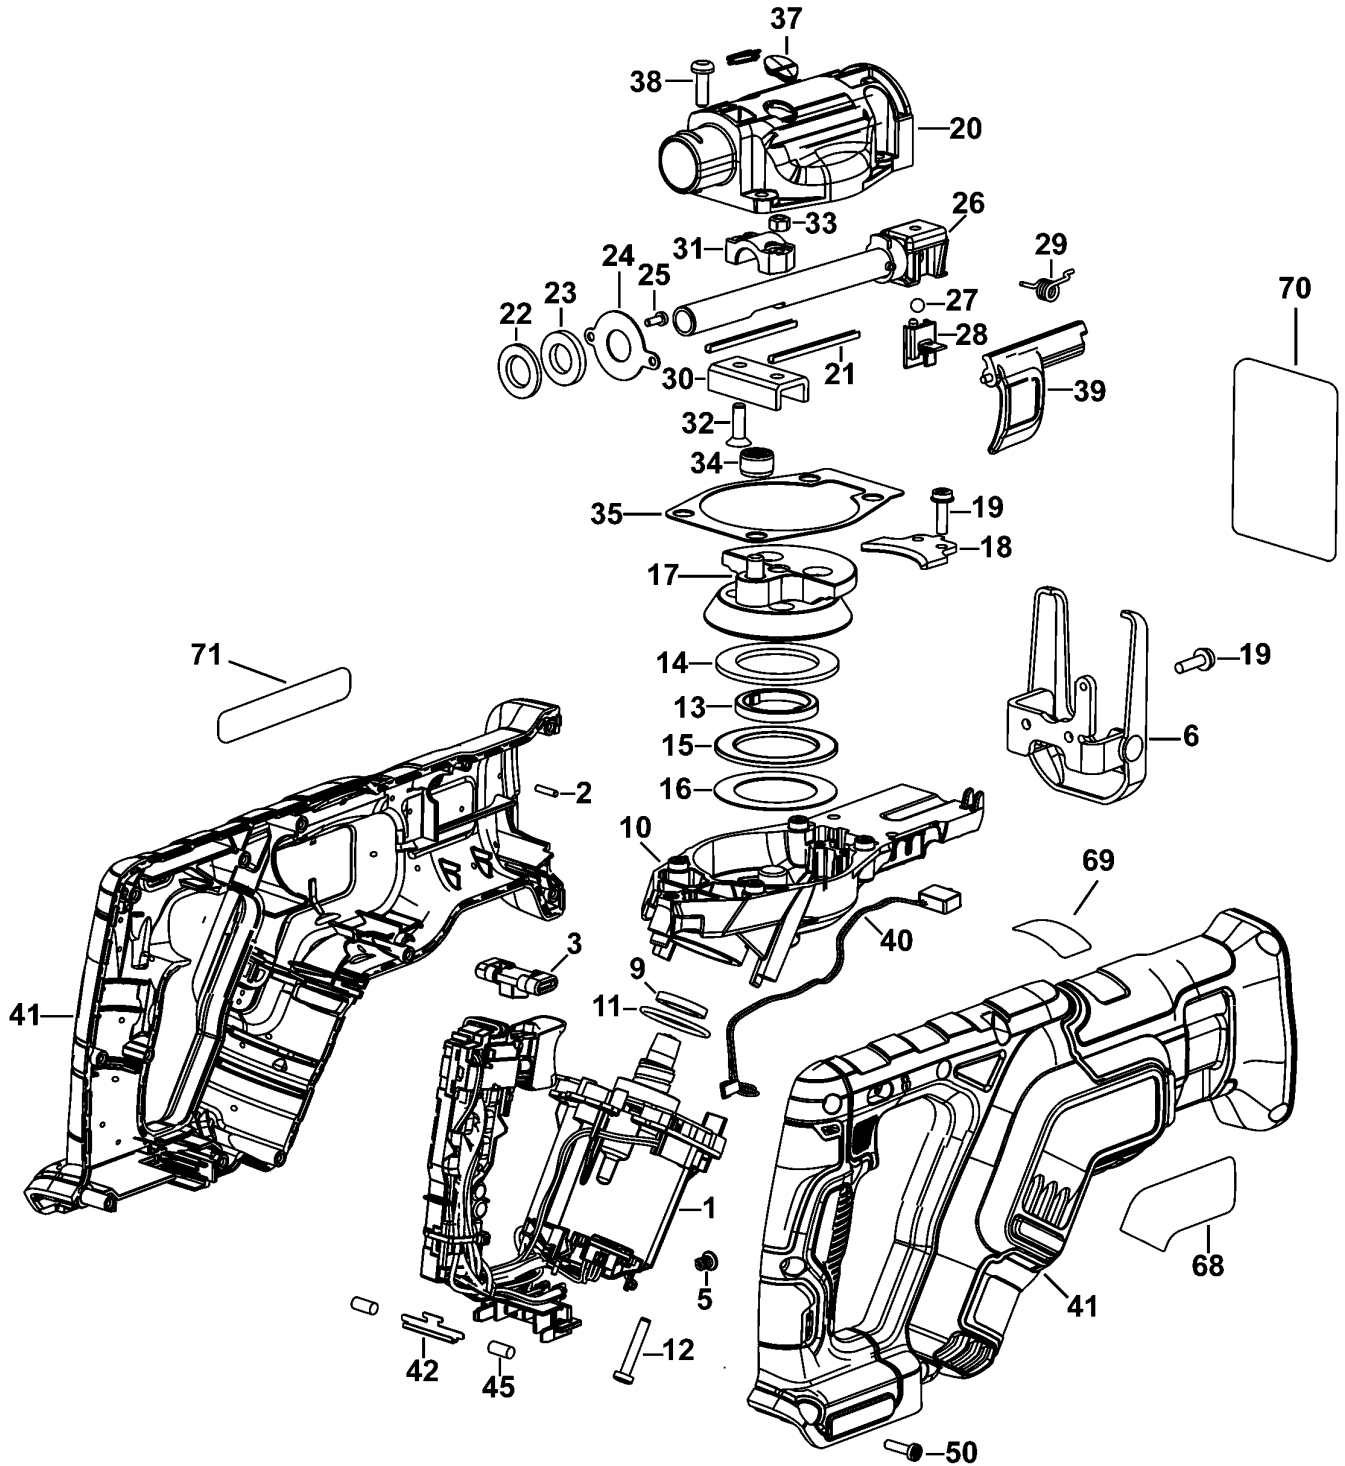

DCS367 CORDLESS RECIPROCATING SAW 1

Parts List DCS367 CORDLESS RECIPROCATING SAW 1

Item	Part Number	Qty	Part Description	General Description	Other Info	Repair Inst	Markets
1	N521971	1	MOTOR & SWITCH SA	DCS367 EURO		No	QW
2	N071836	1	ROLL PIN			No	QW
3	N454084	1	BUTTON LOCK-OFF			No	QW
5	N453948	1	SPRING			No	QW
6	N226256	1	SHOE SA			No	QW
9	N143636	1	FELT SEAL			No	QW
10	N435110	1	GEARCASE SA			No	QW
11	N129171	1	O RING			No	QW
12	N130874	3	SCREW			No	QW
13	N143177	1	SPACER			No	QW
14	N124072	1	WASHER THRUST			No	QW
15	N115646	1	THRUST BEARING			No	QW
16	N115647	1	WASHER THRUST			No	QW
17	N406599	1	GEAR SA			No	QW
18	N115642	1	THRUST PLATE			No	QW
19	142940-00	4	SCREW			No	QW
20	N195829	1	GEARCASE COVER SA			No	QW
21	621979-00	2	STRIP			No	QW
22	618733-00	1	SEAL			No	QW
23	618477-00	1	FELT SEAL			No	QW
24	N020720	1	COVERPLATE			No	QW
25	330045-43	1	SCREW			No	QW
26	N026647	1	SHAFT SA			No	QW
27	000903-00	1	BALL			No	QW
28	N252639	1	SLIDER			No	QW
29	N426742	1	SPRING			No	QW
30	658115-00	1	YOKE			No	QW
31	617000-00	1	SADDLE			No	QW
32	N191614	2	SCREW			No	QW
33	N191590	2	LOCK NUT			No	QW
34	N021857	1	BEARING			No	QW
35	N115641	1	GASKET			No	QW